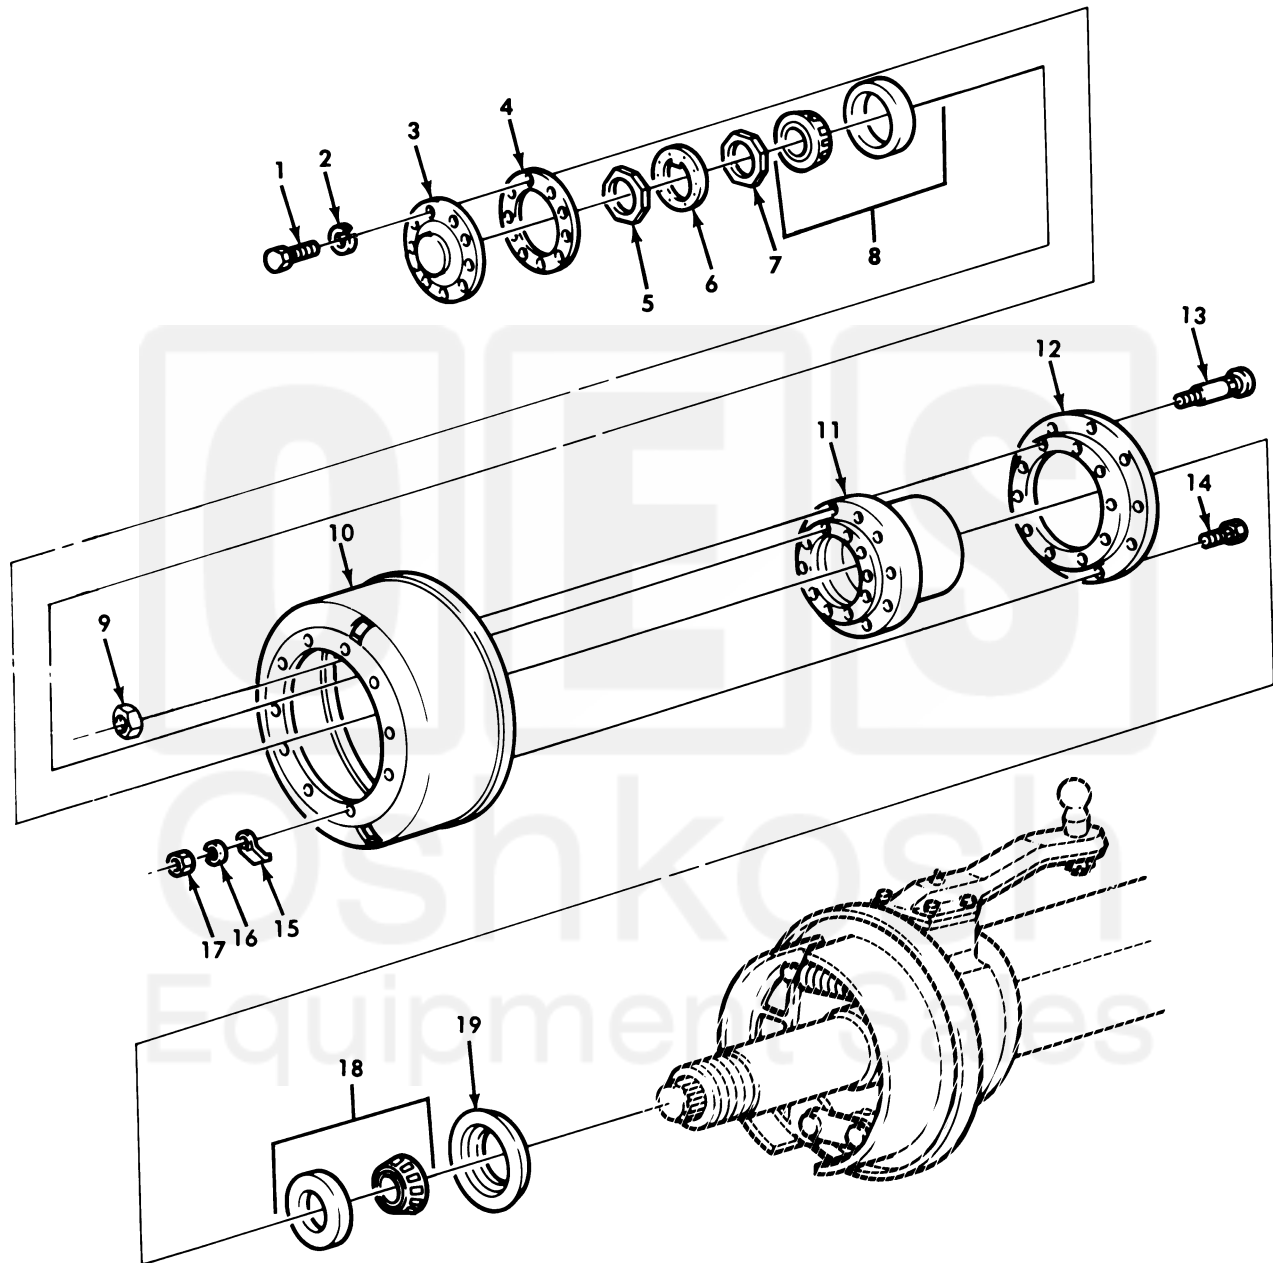

UNIT, DIRECT SUPPORT, AND GENERAL SUPPORT MAINTENANCE  
REPAIR PARTS AND SPECIAL TOOLS LIST  
TRUCK, 5-TON, 6X6, M809 SERIES TRUCKS (DIESEL)

Figure 206. Front Wheel Hub and Drum Assembly.

(1) ITEM NO	(2) SMR CODE	(3) NSN	(4) CAGEC	(5) PART NUMBER	(6) DESCRIPTION AND USABLE ON CODE (UOC)	(7) QTY
GROUP 1311 WHEEL ASSEMBLY						
FIG. 206 FRONT WHEEL HUB AND DRUM ASSEMBLY						
1	PAOZZ	5306-00-182-9267	19207	10896726	BOLT, MACHINE.....	20
2	PAOZZ	5310-00-584-5272	96906	MS35338-48	WASHER, LOCK.....	20
3	XAOZZ		19207	8758278	FLANGE.....	2
4	PAOZZ	5330-01-377-9775	14153	02764	GASKET FRONT HUB FLANGE.....	2
5	PAOZZ	5310-00-353-2427	19207	7979263	NUT, PLAIN, OCTAGON.....	2
6	PAOZZ	5310-00-700-7089	19207	5139123	WASHER, KEY.....	2
7	PAOZZ	5310-00-374-0836	19207	7979308	NUT ASSY.....	2
8	PAOZZ	3110-00-100-4223	96906	MS19081-181	BEARING, ROLLER, TAPE.....	2
9	PAOZZ	5310-01-045-3708	96906	MS51983-5	NUT, PLAIN, SINGLE BA LEFT HAND THREAD.....	10
UOC: 614, 622, 623, 624, 625, 626, 627, 628, 629, 630, 631, 632, 633, 634, 635, 637, 638						
9	PAOZZ	5310-01-045-3709	96906	MS51983-6	NUT, PLAIN, SINGLE BA RIGHT HAND THREAD.....	10
UOC: 614, 622, 623, 624, 625, 626, 627, 628, 629, 630, 631, 632, 633, 634, 635, 637, 638						
10	PAOFF	2530-00-093-5597	19207	7409394	BRAKE DRUM.....	2
11	PAOZZ	3040-00-421-3928	19207	7979324	HUB, BODY.....	2
12	PAOZZ	2530-00-740-9390	19207	7409390	ADAPTER, BRAKE DRUM.....	2
13	PAOZZ	5306-00-797-9320	19207	7409554	BOLT, RIBBED SHOULDE FRONT HUB, LEFT HAND THREAD.....	10
UOC: 614, 622, 623, 624, 625, 626, 627, 628, 629, 630, 631, 632, 633, 634, 635, 637, 638						
13	PAOZZ	5306-00-740-9555	19207	7409555	BOLT, RIBBED SHOULDE FRONT HUB, RIGHT HAND THREAD.....	10
UOC: 614, 622, 623, 624, 625, 626, 627, 628, 629, 630, 631, 632, 633, 634, 635, 637, 638						
14	PAOZZ	5306-01-062-2334	19207	7979179	BOLT, RIBBED SHOULDE.....	10
15	PAOZZ	5340-00-211-6129	78500	1107F84	COVER, ACCESS.....	2
16	PAOZZ	5310-00-209-0965	96906	MS35338-47	WASHER, LOCK.....	10
17	PAOZZ	5310-00-880-7745	96906	MS51968-11	NUT, PLAIN, HEXAGON.....	10
18	PAOZZ	3110-00-100-4220	96906	MS19081-137	BEARING, ROLLER, TAPE.....	2
19	PAOZZ	5330-00-740-9550	19207	7979349	SEAL, PLAIN ENCASED INNER WHEEL BEARING.....	2